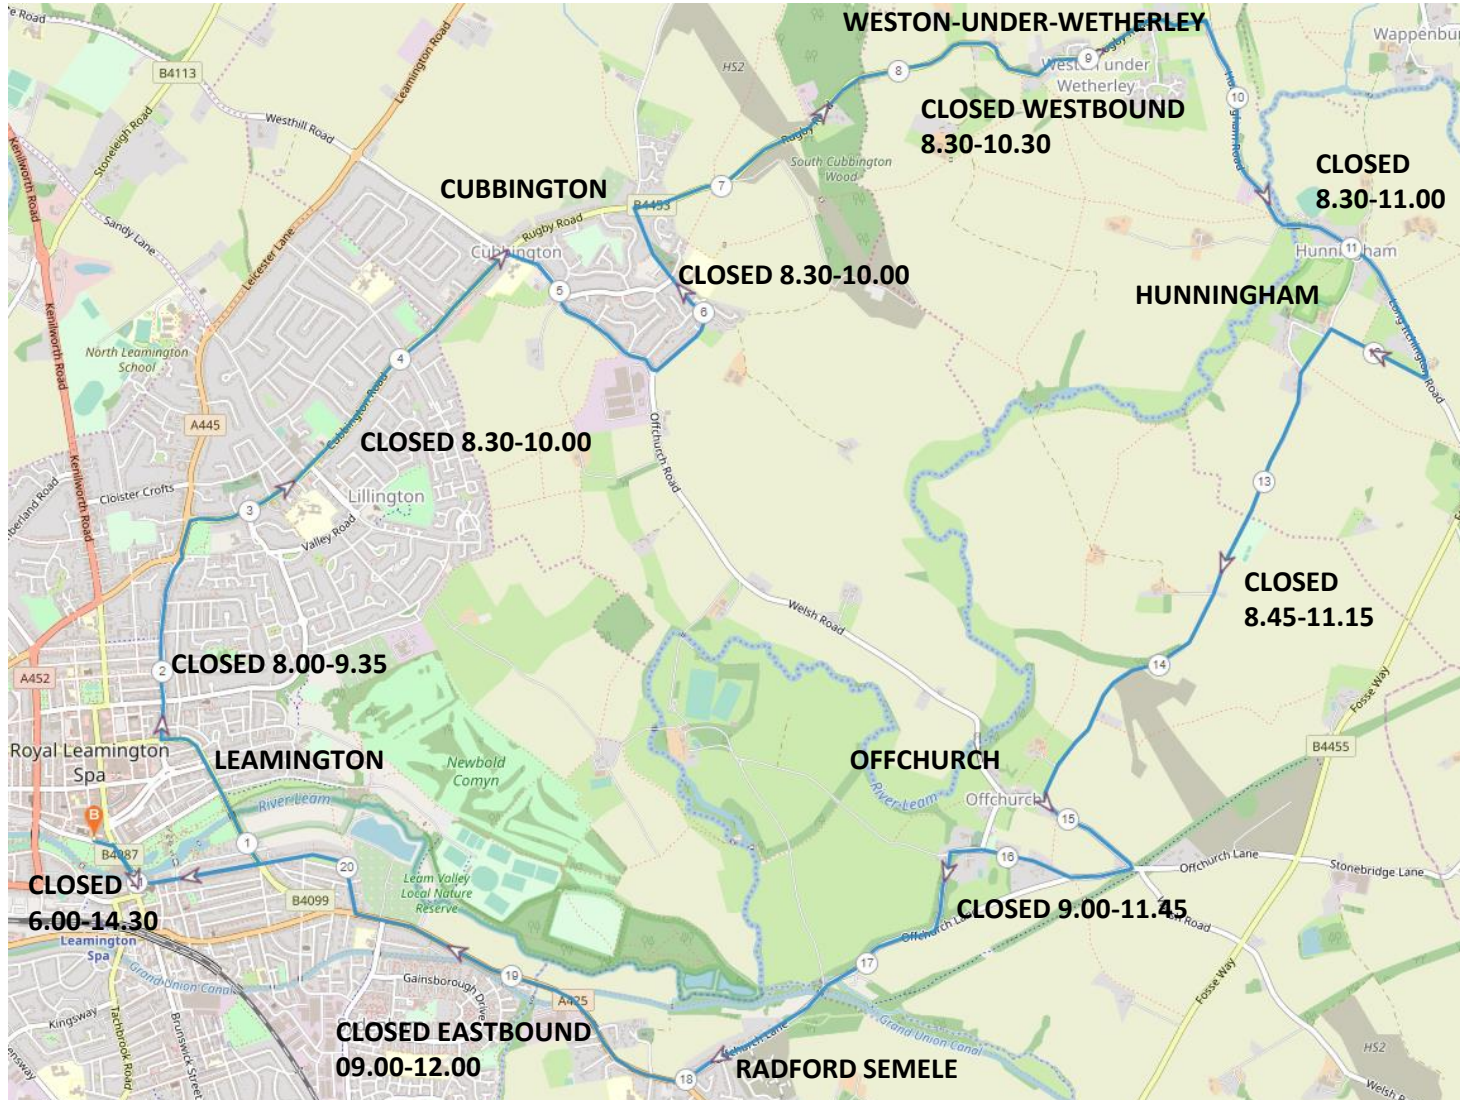

LEAMINGTON SPA HALF MARATHON

Advance Notice of Road Closures Sunday 25th June 2023

For full road closure details in your area, please visit www.leamingtonspahalfmarathon.co.uk. If you have any questions, please email Sam on office@raceways.org.uk