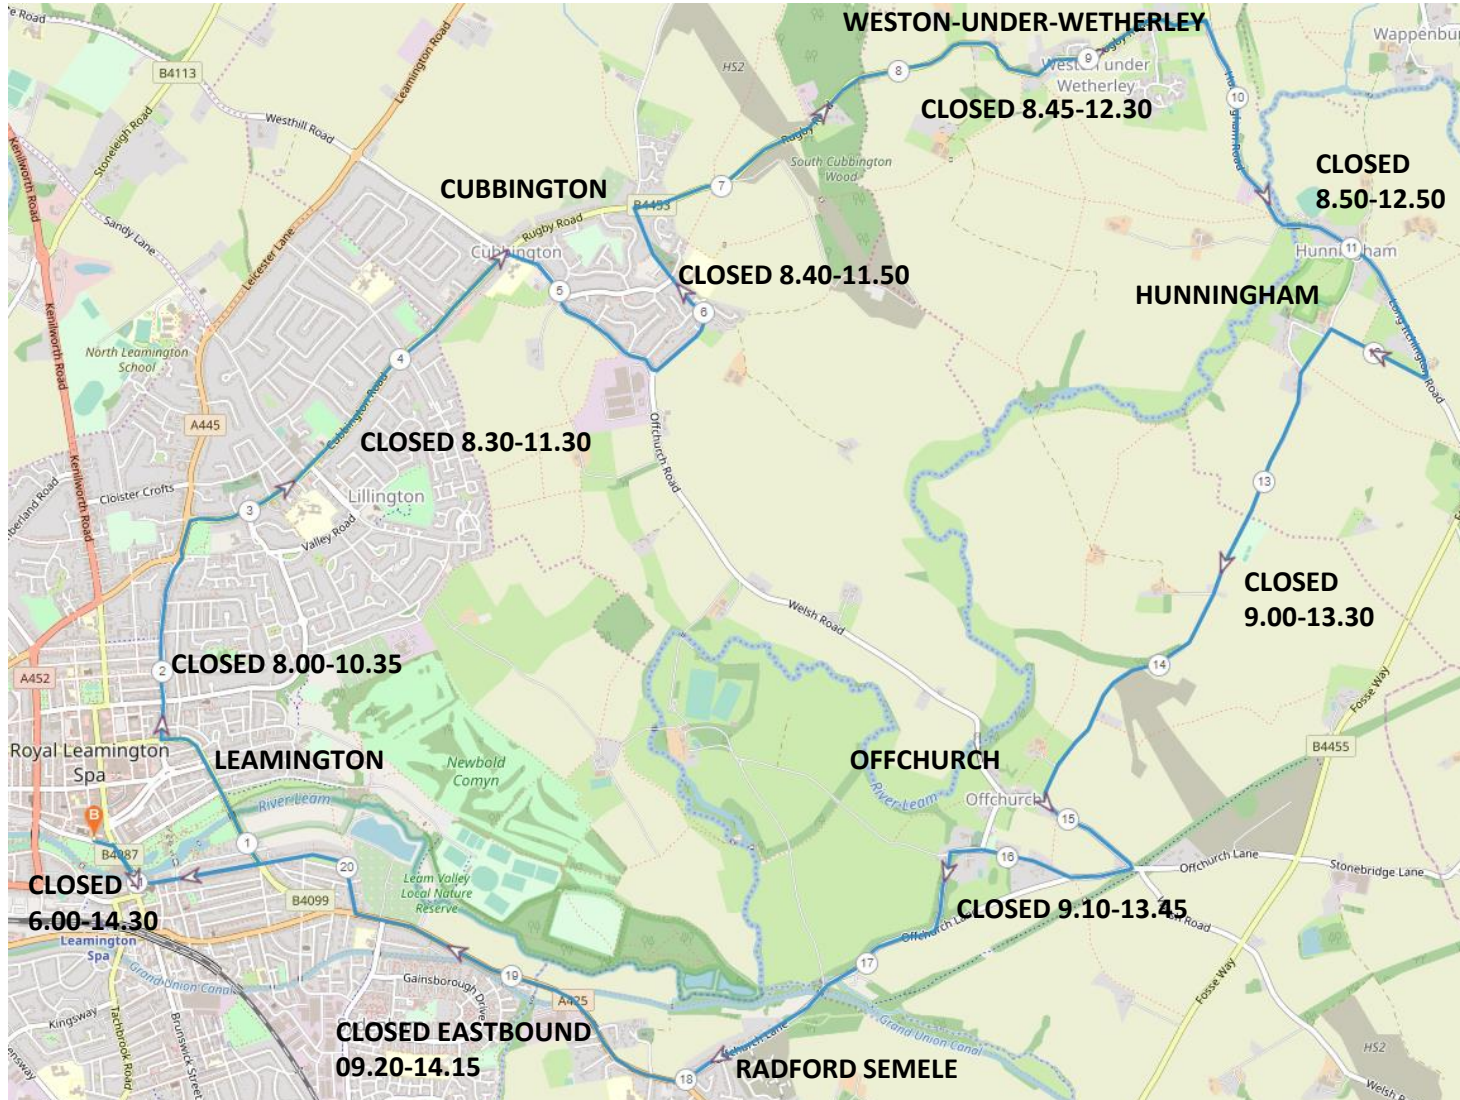

Advance Notice of Road Closures

Sunday 11th July 2021

For full road closure details in your area, please visit www.leamingtonspahalfmarathon.co.uk. If you have any questions, please email Sam on office@raceways.org.uk