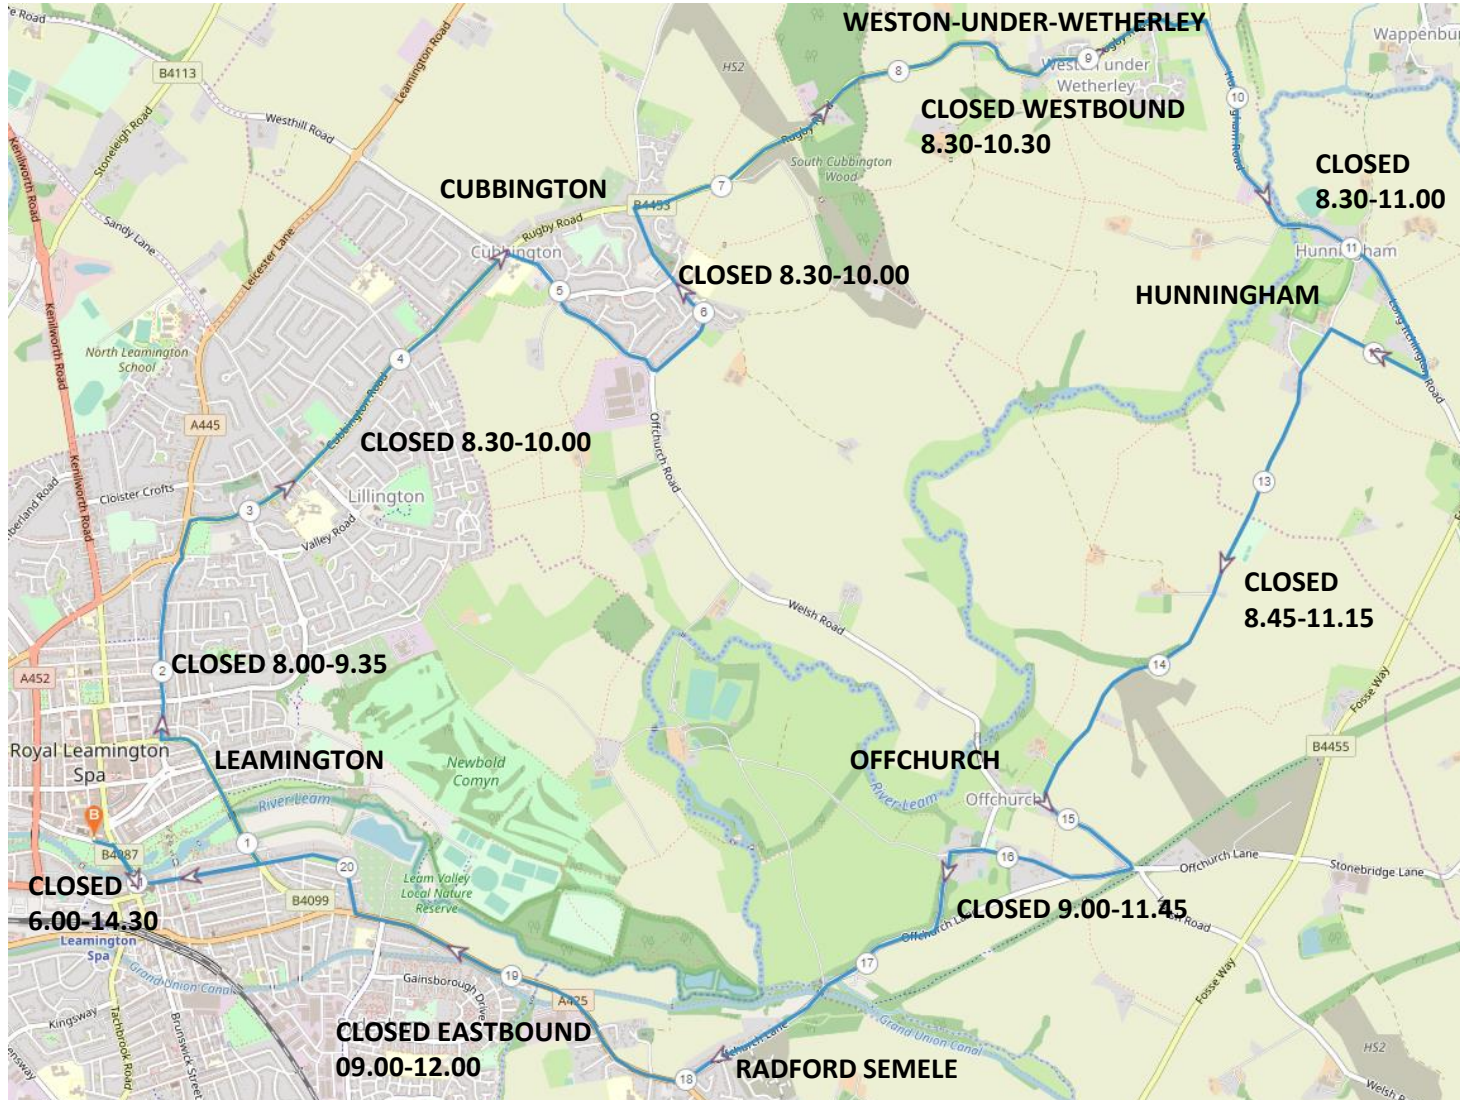

Advance Notice of Road Closures

Sunday 26th June 2022

For full road closure details in your area, please visit www.leamingtonspahalfmarathon.co.uk. If you have any questions, please email Sam on office@raceways.org.uk