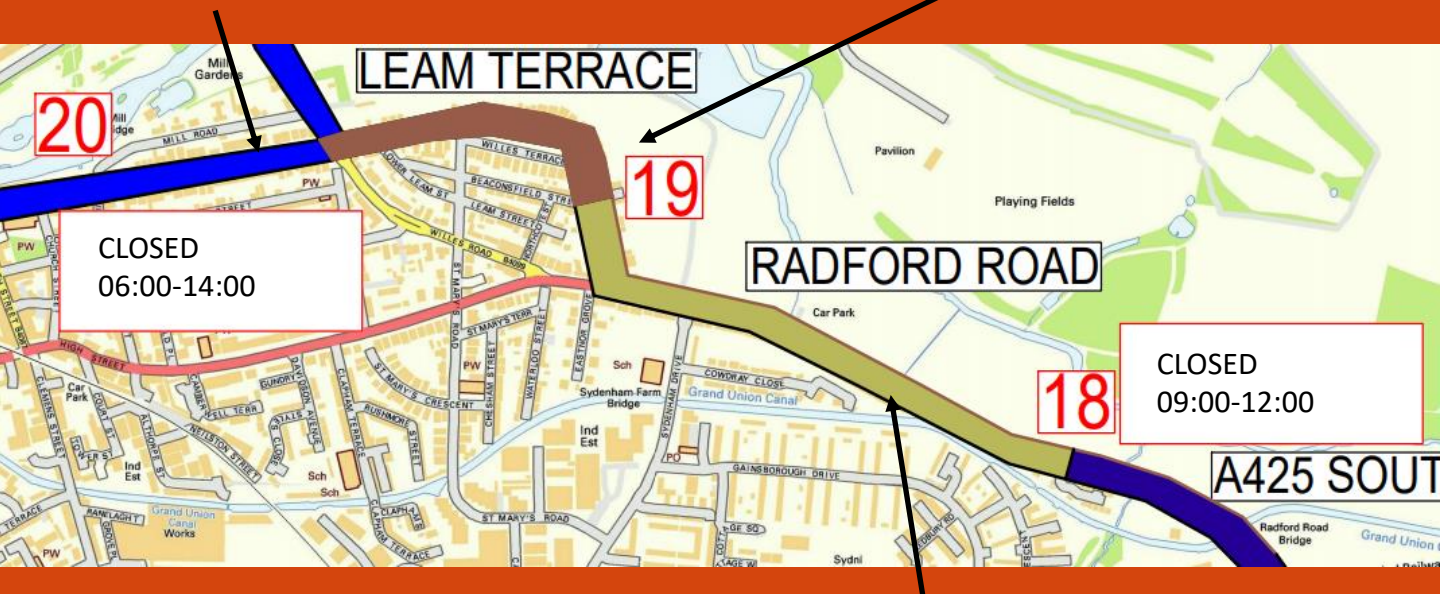

LEAMINGTON SPA HALF MARATHON

Sydenham

CLOSED 06:00 – 14:00 Leam Terrace (West of Willes Road), Willes Road

CLOSED 09:00 – 12:15 Leam Terrace (East of Willes Road)

ONLY WESTBOUND TRAFFIC ALLOWED 09:00 – 12:00 Radford Road allows traffic westbound towards Leamington Spa. No right turns allowed (e.g. into Leam Terrace).

OPTIONS FOR MOTORISTS

Motorists wanting to travel east (e.g. towards Radford Semele) will need to take Tachbrook Road (left at crossroads by Leamington train station) then follow signs towards Harbury.

Motorists wanting to travel north through Leamington Spa should turn right at crossroads by Leamington train station, then take A452.