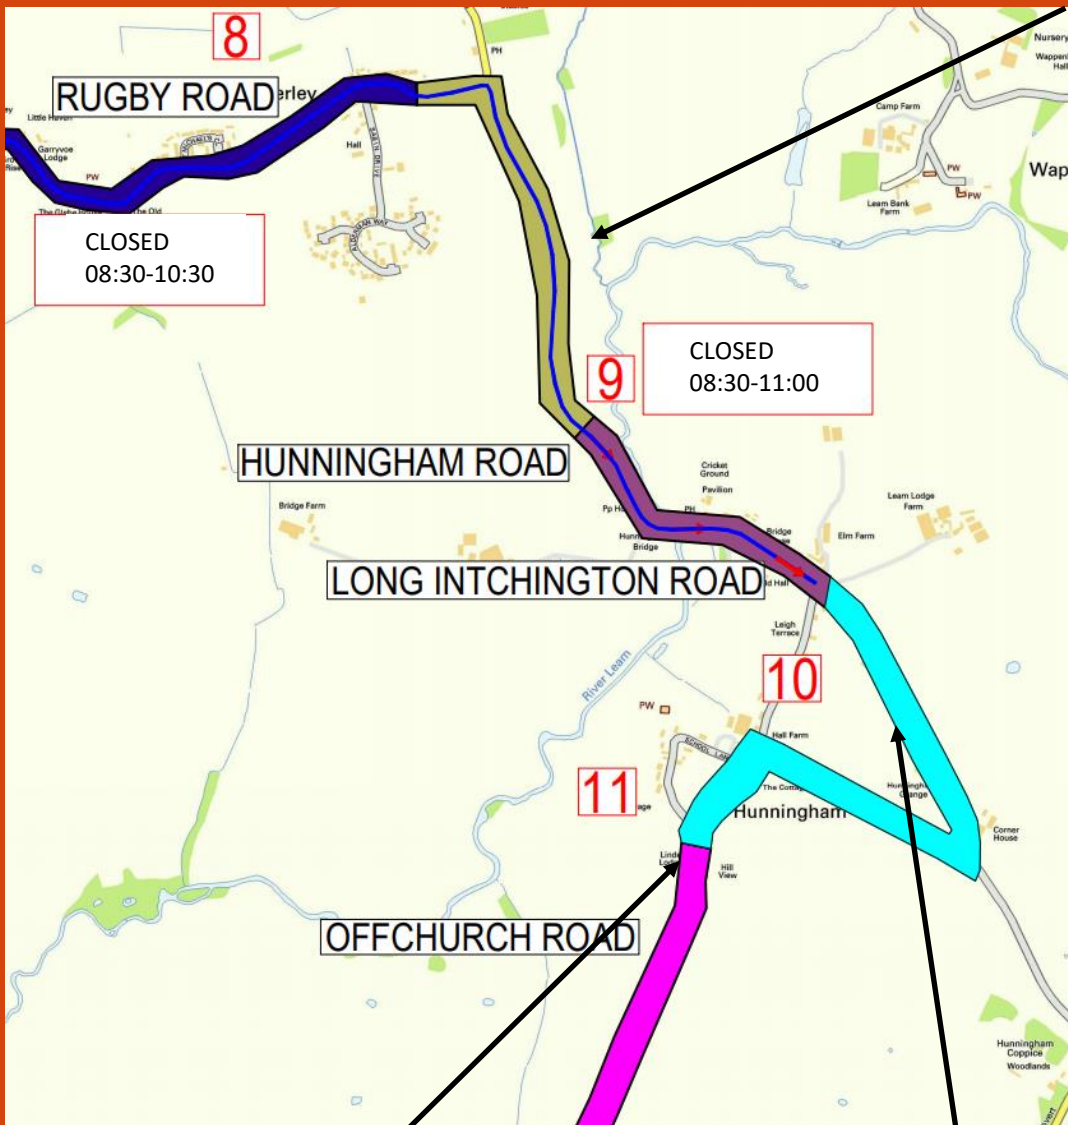

CLOSED 08:30 – 10:00

Cubbington Road

OPTIONS FOR MOTORISTS TRYING TO LEAVE LILLINGTON :

1. Crossing point at Parklands Avenue
2. Wait at the closest roads to the start of the race (e.g. Newbold Terrace, Leicester Street) as they will reopen soonest (by 9:35).

Divert to A445 Leamington Road via Weston Lane

**OPTION FOR MOTORISTS TRYING TO EXIT CUBBINGTON/LEAMINGTON
FROM WEST**

Rugby Road/B4453 is open Eastbound – please drive with care as runners will be on opposite side of the road.

LEAMINGTON SPA HALF MARATHON

Hunningham

CLOSED 08:30 – 11:00
Hunningham Road

CLOSED 08:30 – 11:00 Leigh
Terrace, School Lane, Offchurch
Road

CLOSED 08:30 – 11:00 Long
Itchington Road

OPTIONS FOR MOTORISTS

No access to Hunningham until roads have reopened. Motorists going south should follow B4453 to Princethorpe, then take the Fosse Way or A423.

OPTIONS FOR MOTORISTS

Southam Road allows traffic westbound towards Leamington Spa. No right turns allowed (e.g. into Church Lane).

Motorists wanting to travel east will need to go into Leamington Spa, take Tachbrook Road (left at crossroads by the train station) then follow signs towards Harbury.