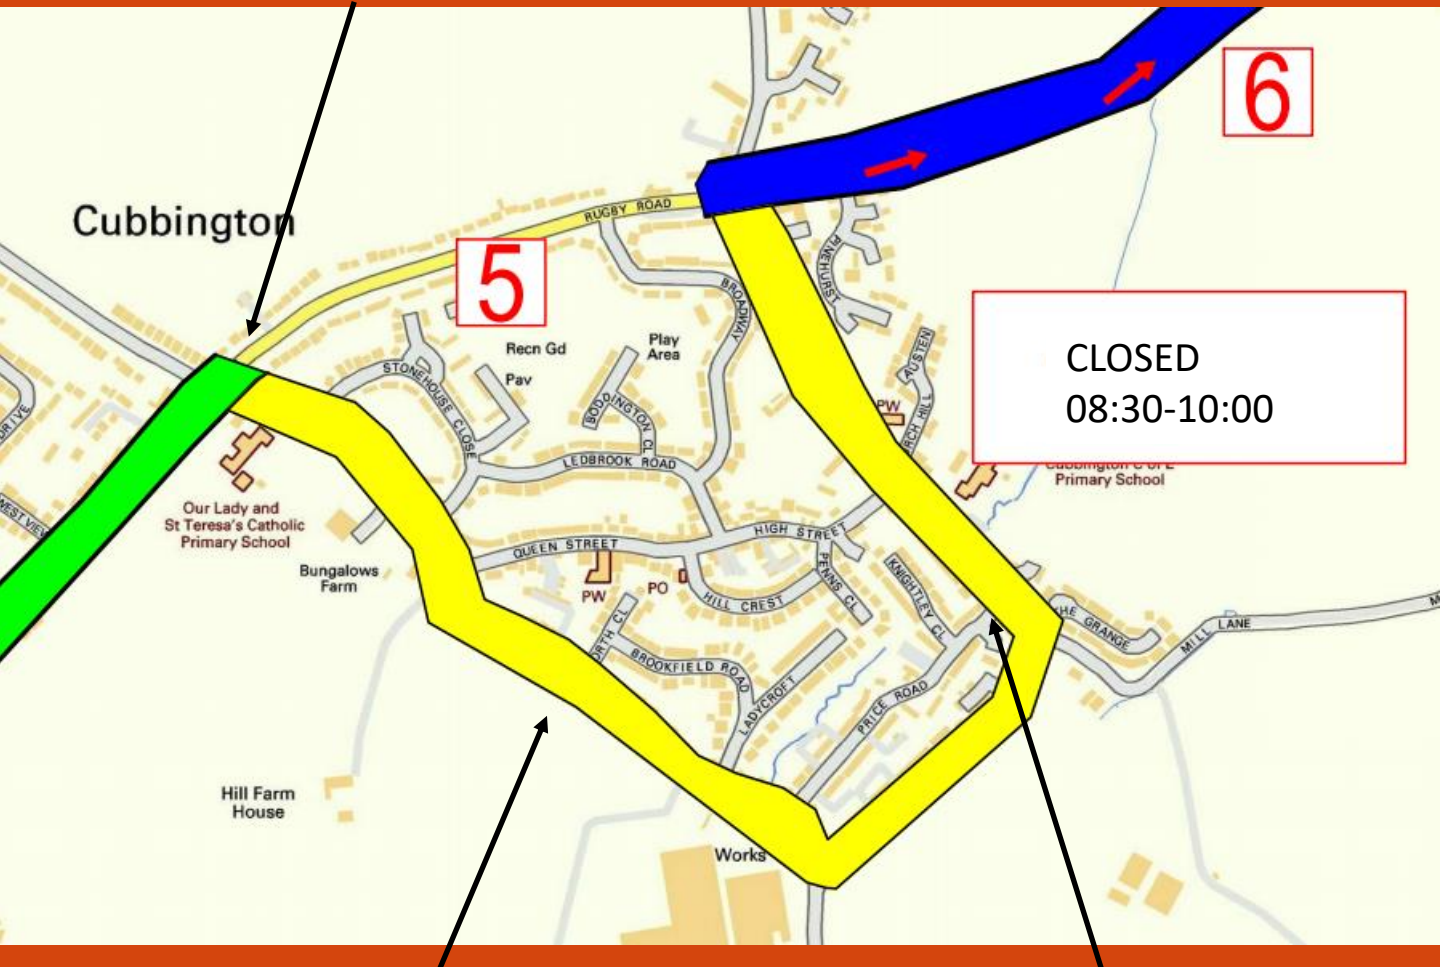

LEAMINGTON SPA HALF MARATHON

Cubbington

CLOSED 08:30 – 10:00 Cubbington Road/Rugby Road

CLOSED 08:30 – 10:00 Windmill Hill, Offchurch Road, Cross Lane, New Street, Church Lane

ACCESS POINT 08:30 – 10:00 Price Road will be accessible via New Street linking with High Street, with traffic walked through by a Traffic Management operative.

OPTION FOR MOTORISTS TRYING TO ENTER/LEAVE CUBBINGTON

Roundabout at junction with Windmill Hill/Kenilworth Road will allow traffic to pass to Rugby Road. Crossroads at junction with Coventry Road/Church Lane will allow traffic to pass to Rugby Road. Access to village from Rugby Road via Broadway.