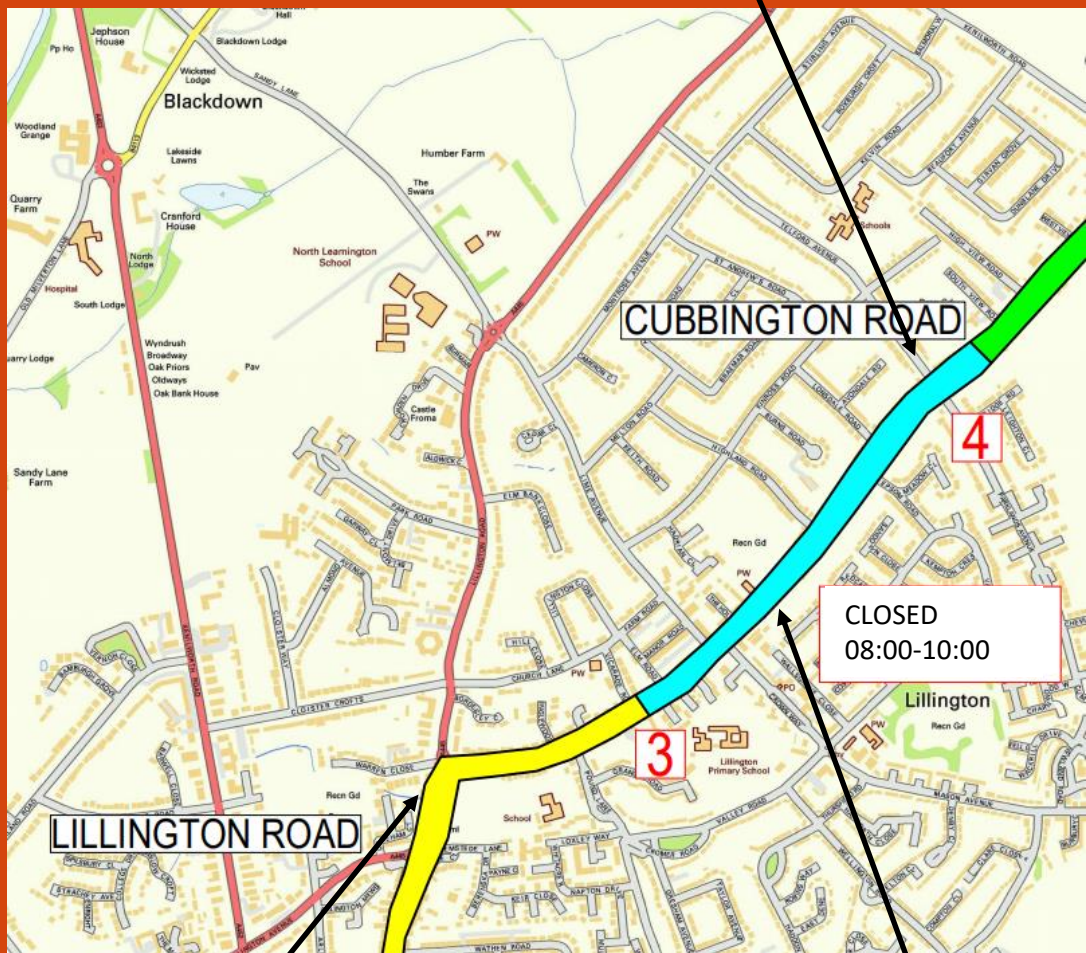

LEAMINGTON SPA HALF MARATHON

Lillington

CROSSING POINT Parklands Avenue/Telford Avenue (traffic will be allowed to pass when safe to do so.)

ONLY NORTHBOUND TRAFFIC ALLOWED

Lillington Road roundabout with Cubbington Road (allows traffic northbound via A445 and into Warren Close)

CLOSED 08:30 – 10:00

Cubbington Road

OPTIONS FOR MOTORISTS TRYING TO LEAVE LILLINGTON :

1. Crossing point at Parklands Avenue
2. Wait at the closest roads to the start of the race (e.g. Newbold Terrace, Leicester Street) as they will reopen soonest (by 9:35).

OPTION FOR MOTORISTS TRYING TO ENTER LILLINGTON:

Take A445, turn onto Telford Avenue – get to crossing point with Parklands Avenue.