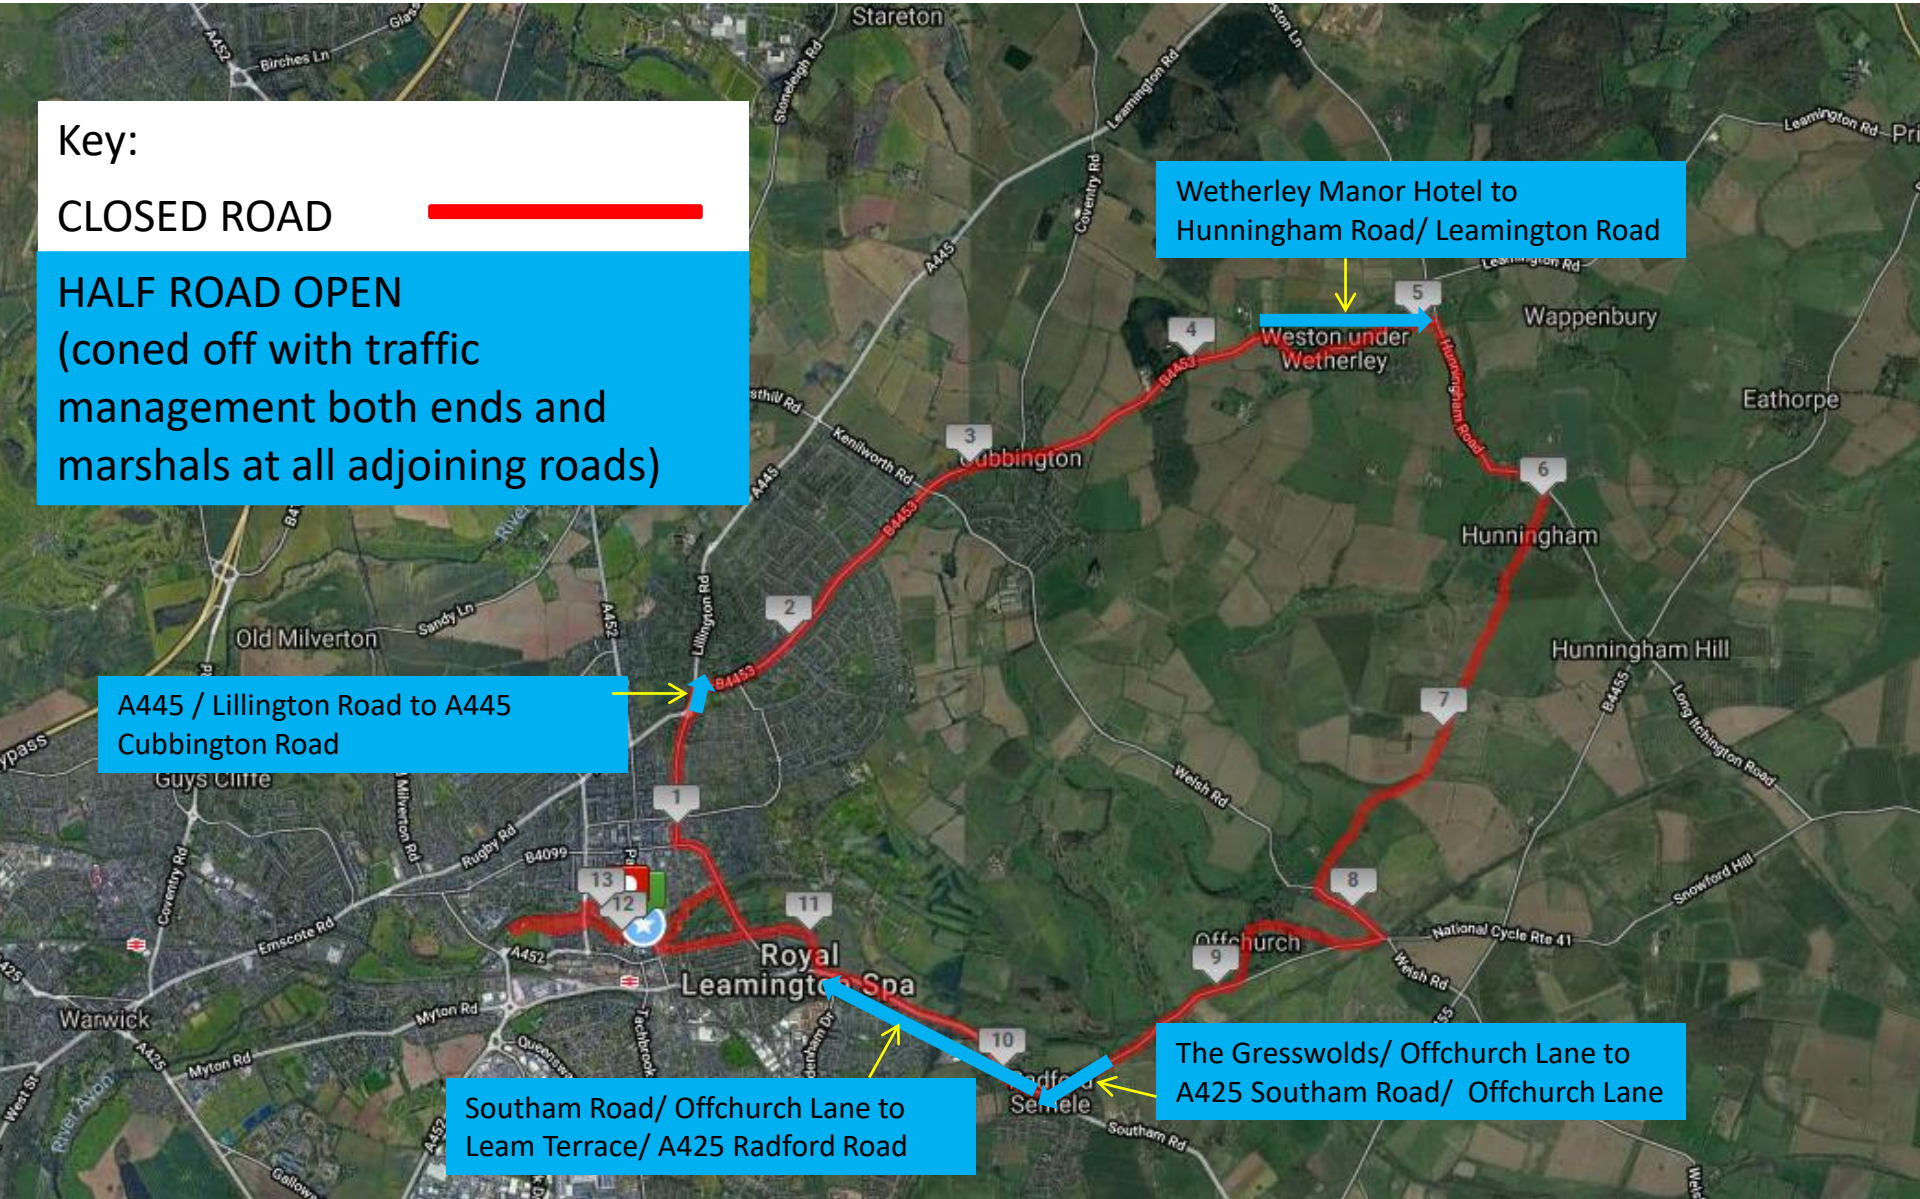

Leamington Spa Half Marathon Route, Start & Finish 2019

Key:

CLOSED ROAD

HALF ROAD OPEN
(coned off with traffic
management both ends and
marshals at all adjoining roads)

A445 / Lillington Road to A445
Cubbington Road

Southam Road/ Offchurch Lane to
Leam Terrace/ A425 Radford Road

Wetherley Manor Hotel to
Hunningham Road/ Leamington Road

The Gresswolds/ Offchurch Lane to
A425 Southam Road/ Offchurch Lane

Leek Wootton

Hill Wootton

Regent St

Bedford St

Livery St

Regent Grove

Hamilton Terrace

Riverside

River Leam

Dorner Pl

Spencer Yard

All Saints C

Avenue Rd

York Rd

Avenue Rd

Avenue Rd

Avenue Rd

Avenue Rd